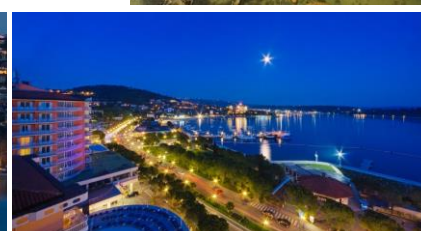

Social event is included in the registration fee for all scientific attendees.